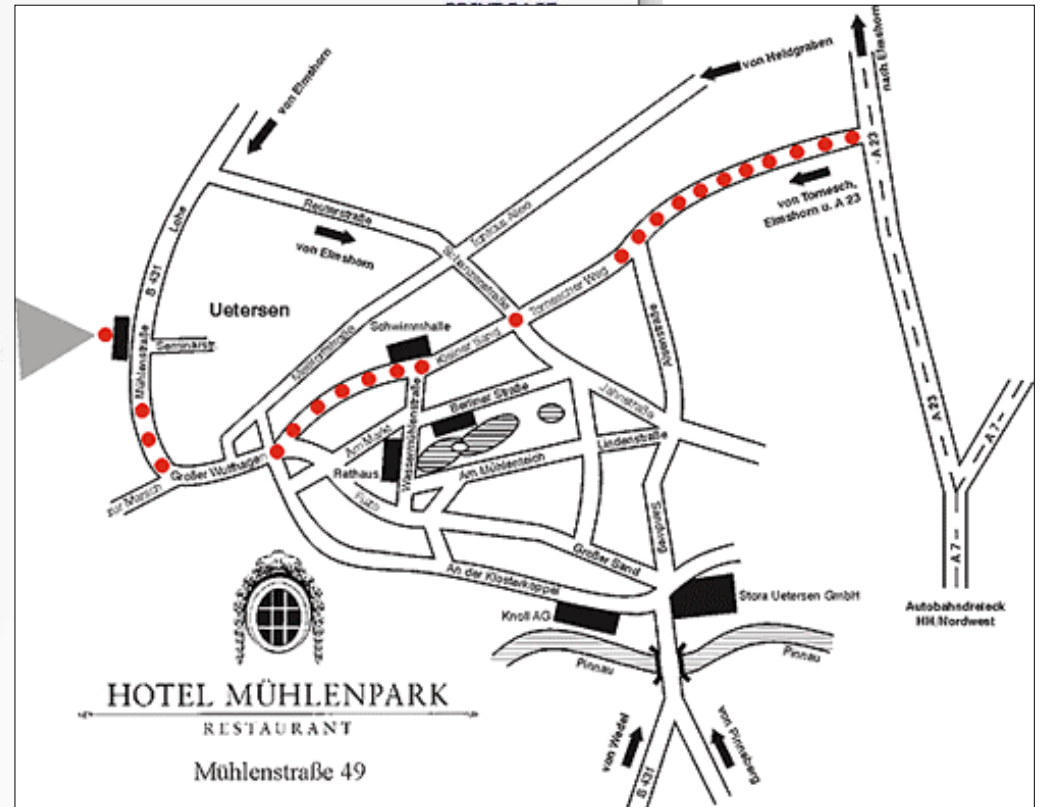

HOTEL MÜHLENPARK
RESTAURANT

Mühlenstraße 49

LEGAL NOTICE

IMPRESSUM